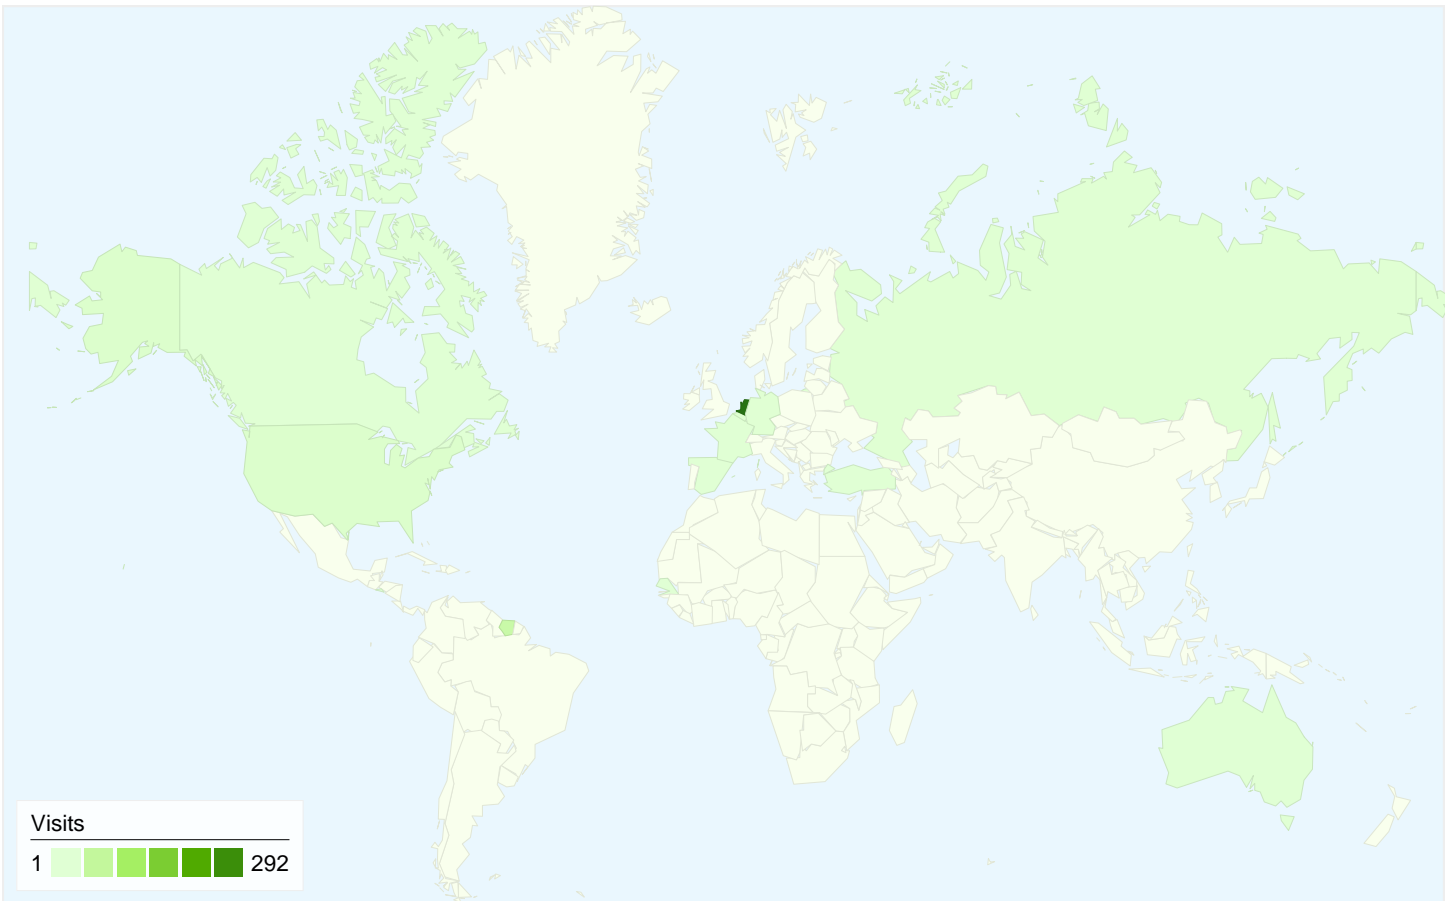

1 - 10 of 22

Keywords

Comparing to: Site

Search sent 188 total visits via 141 keywords

Site Usage

Visits	Pages/Visit	Avg. Time on Site	% New Visits	Bounce Rate	
188 % of Site Total: 52.08%	3.08 Site Avg: 3.39 (-9.09%)	00:02:39 Site Avg: 00:02:35 (2.39%)	79.79% Site Avg: 80.06% (-0.33%)	42.55% Site Avg: 39.34% (8.18%)	
Keyword	Visits	Pages/Visit	Avg. Time on Site	% New Visits	Bounce Rate
huizen in suriname	9	2.11	00:02:05	100.00%	44.44%
brokopondolaan/franchepanestr.	8	3.12	00:06:28	12.50%	25.00%
huurwoningen suriname	8	5.12	00:02:34	100.00%	25.00%
vakantiehuizen suriname	7	2.00	00:02:09	100.00%	57.14%
vakantiehuizen in suriname	5	3.60	00:00:57	60.00%	40.00%
vakantiehuis suriname	4	5.50	00:05:42	75.00%	0.00%
bersaba huren	3	5.00	00:06:18	66.67%	0.00%
huurwoningen in suriname	3	5.67	00:12:58	100.00%	0.00%
uitvlucht paramaribo	3	1.33	00:07:59	66.67%	33.33%
huurwoningen gambia	2	2.00	00:08:14	50.00%	0.00%

1 - 10 of 141

361 visits came from 14 countries/territories

Site Usage

Country/Territory	Visits	Pages/Visit	Avg. Time on Site	% New Visits	Bounce Rate
Visits 361 % of Site Total: 100.00%	Pages/Visit 3.39 Site Avg: 3.39 (0.00%)	Avg. Time on Site 00:02:35 Site Avg: 00:02:35 (0.00%)	% New Visits 80.06% Site Avg: 80.06% (0.00%)	Bounce Rate 39.34% Site Avg: 39.34% (0.00%)	
Netherlands	292	3.48	00:02:24	80.48%	39.38%
Suriname	39	2.46	00:02:57	69.23%	35.90%
United States	8	1.75	00:01:01	87.50%	75.00%
Netherlands Antilles	6	6.50	00:05:29	83.33%	16.67%
Belgium	5	3.40	00:03:47	80.00%	40.00%
Germany	2	1.00	00:00:00	100.00%	100.00%
Russia	2	1.00	00:00:00	100.00%	100.00%
Senegal	1	5.00	00:02:38	100.00%	0.00%
France	1	3.00	00:01:40	100.00%	0.00%