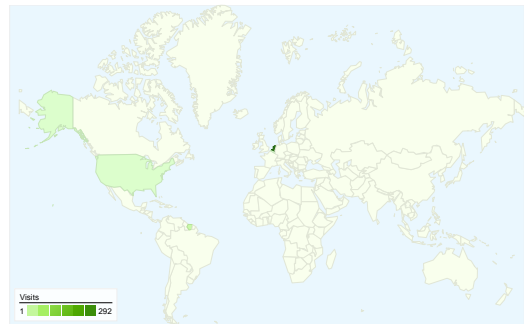

Site Usage

361 Visits

39.34% Bounce Rate

1,223 Pageviews

00:02:35 Avg. Time on Site

3.39 Pages/Visit

80.06% % New Visits

Visitors Overview

Visitors
327

Map Overlay

Traffic Sources Overview

- **Search Engines**
188.00 (52.08%)
- **Referring Sites**
155.00 (42.94%)
- **Direct Traffic**
18.00 (4.99%)

Content Overview

Pages	Pageviews	% Pageviews
/	446	36.47%
/detail-10075-woning-te-huur-	60	4.91%
/detail-10085-zorg-en-hoop-	51	4.17%
/detail-10082-zorg-en-hoop-	44	3.60%
/detail-10052-accomodatie-	33	2.70%

1 - 10 of 141

361 visits came from 14 countries/territories

Site Usage

Country/Territory	Visits	Pages/Visit	Avg. Time on Site	% New Visits	Bounce Rate
Visits 361 % of Site Total: 100.00%	Pages/Visit 3.39 Site Avg: 3.39 (0.00%)	Avg. Time on Site 00:02:35 Site Avg: 00:02:35 (0.00%)	% New Visits 80.06% Site Avg: 80.06% (0.00%)	Bounce Rate 39.34% Site Avg: 39.34% (0.00%)	
Netherlands	292	3.48	00:02:24	80.48%	39.38%
Suriname	39	2.46	00:02:57	69.23%	35.90%
United States	8	1.75	00:01:01	87.50%	75.00%
Netherlands Antilles	6	6.50	00:05:29	83.33%	16.67%
Belgium	5	3.40	00:03:47	80.00%	40.00%
Germany	2	1.00	00:00:00	100.00%	100.00%
Russia	2	1.00	00:00:00	100.00%	100.00%
Senegal	1	5.00	00:02:38	100.00%	0.00%
France	1	3.00	00:01:40	100.00%	0.00%